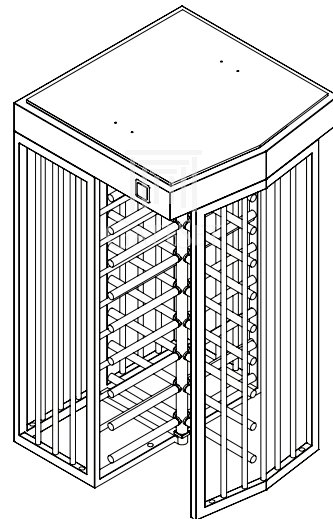

Isometric View

* Subject to change depending on design or project needs without prior notice

REVISION Technical Drawings v.2.0