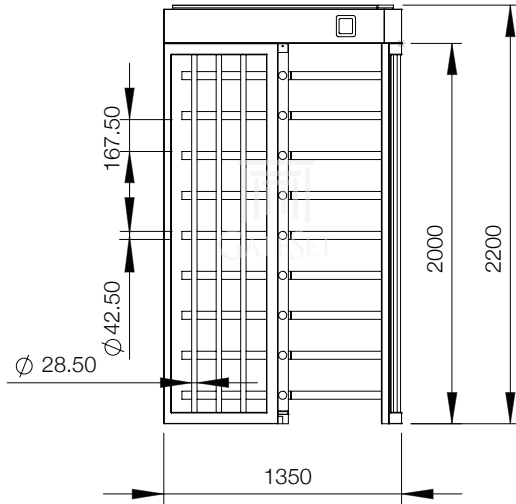

GF-8400 Series Full Height Turnstiles*

Front View