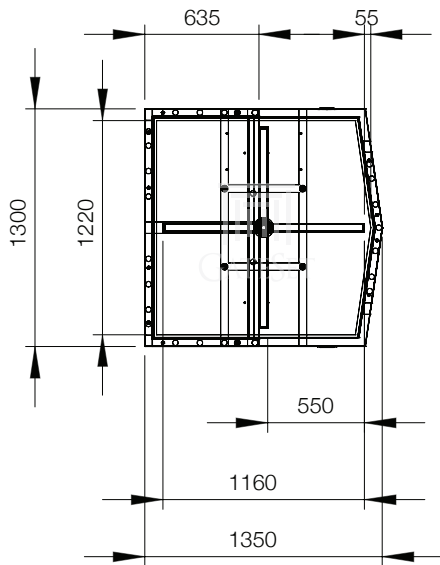

GF-8400 Series Full Height Turnstiles*

Top View

* Subject to change depending on design or project needs without prior notice

REVISION Technical Drawings v.2.0