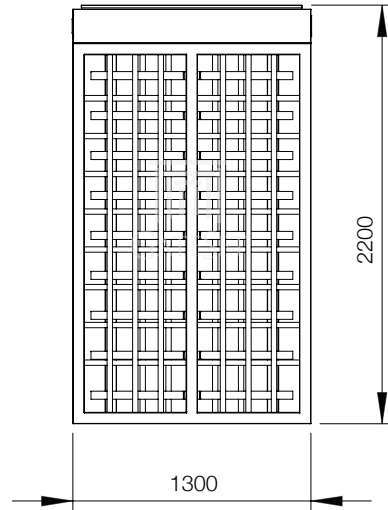

GF-8400 Series Full Height Turnstiles*

Side View

* Subject to change depending on design or project needs without prior notice

REVISION Technical Drawings v.2.0