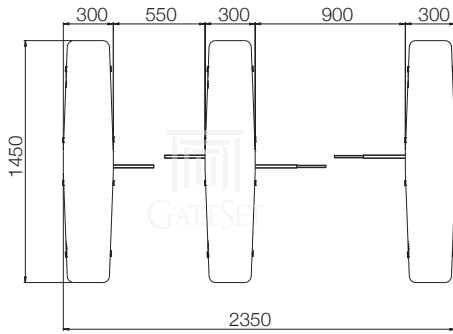

Top View (1+1 Layout)