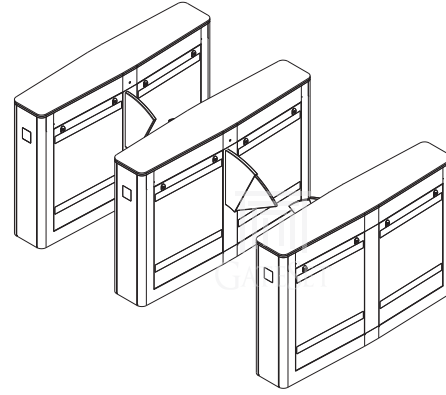

Isometric View (1+1 Layout)

* Subject to change depending on design or project needs without prior notice

REVISION Technical Drawings v.2.0

ACCESS CONTROL SOLUTIONS
TURNSTILES ■ BARRIERS ■ ID SYSTEMS

P 00902122278020
Kozyatağı Mah. Bayar Cad. No:72/7
Kadıköy 34742 İstanbul/TURKIYE
www.gateset.com.tr