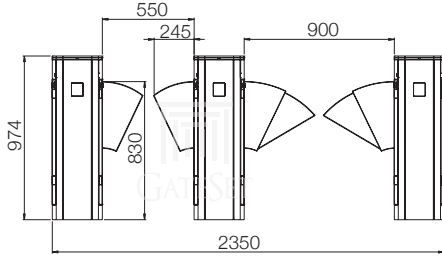

GS-6000 Series Speed Gates*

Front View (1+1 Layout)