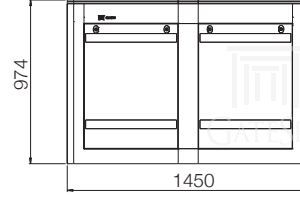

Side View (1+1 Layout)