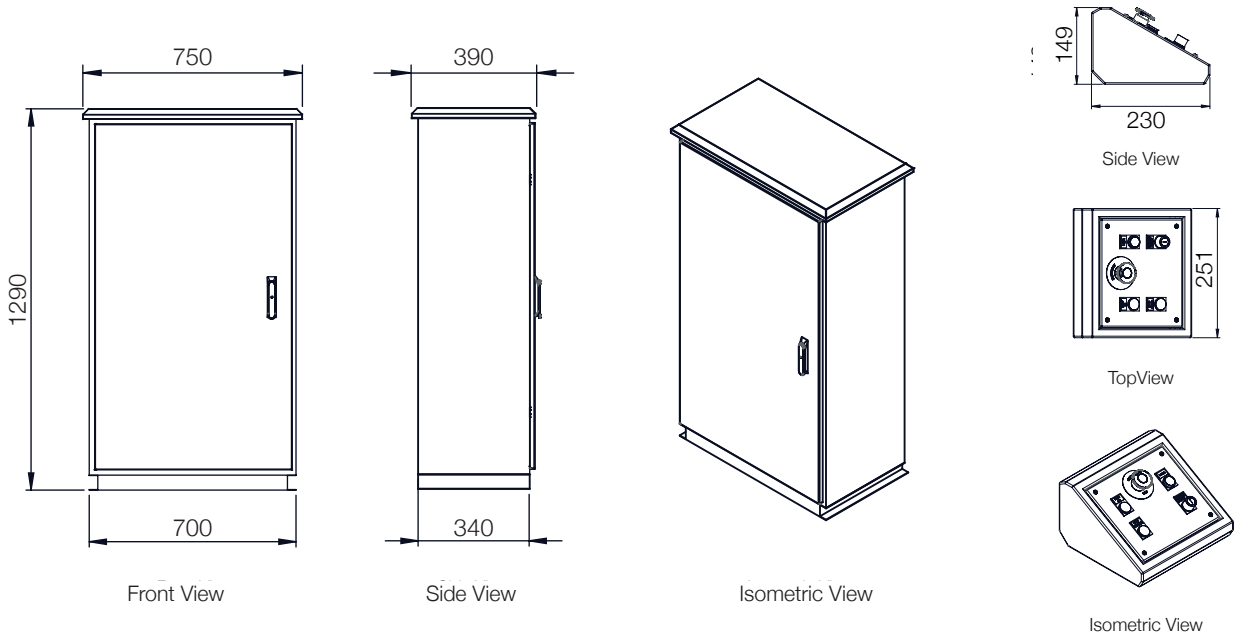

GSR Anti-Terror Series Road Blocker*

REMARKS - Above Dimensions are for 4000 mm Blocking Length and 800 mm Blocking Height:

- a- Blocking Length Intermediate Lengths available from 2000 to 4000
- b- Total Case Length Typically Blocking Length + 240
- c- Case Depth Typical for 800 mm Blocking Height
(Changes Depending on Custom Blocking Heights)

- d- Blocking Height Intermediate Heights available from 500 to 1000
- e- Case Width Typical for 800 mm Blocking Height
(Changes Depending on Custom Blocking Heights)

Control Cabinet and Keyboard*

* Dimensions are given for 3000 mm Blocking Width, 1000 mm Obstacle Height and Control Cabinet with Standard Configuration.
Subject to change depending on design or project needs without prior notice