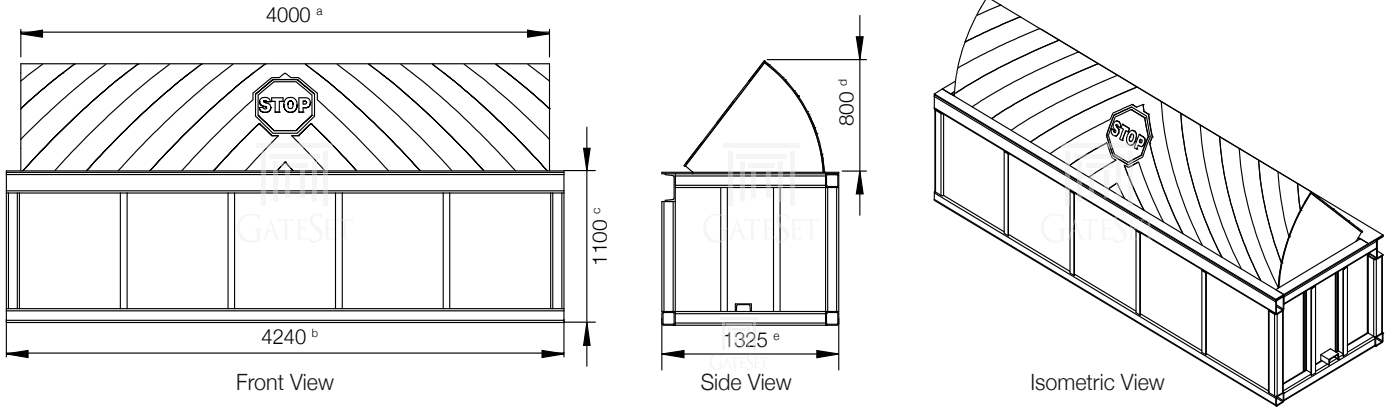

GSR Anti-Terror Series Road Blocker*

REMARKS - Above Dimensions are for 4000 mm Blocking Length and 800 mm Blocking Height:

- a- Blocking Length Intermediate Lengths available from 2000 to 4000
- b- Total Case Length Typically Blocking Length + 240
- c- Case Depth Typical for 800 mm Blocking Height
(Changes Depending on Custom Blocking Heights)

- d- Blocking Height Intermediate Heights available from 500 to 1000
- e- Case Width Typical for 800 mm Blocking Height
(Changes Depending on Custom Blocking Heights)

Control Cabinet and Keyboard*

* Dimensions are given for 3000 mm Blocking Width, 1000 mm Obstacle Height and Control Cabinet with Standard Configuration.
Subject to change depending on design or project needs without prior notice