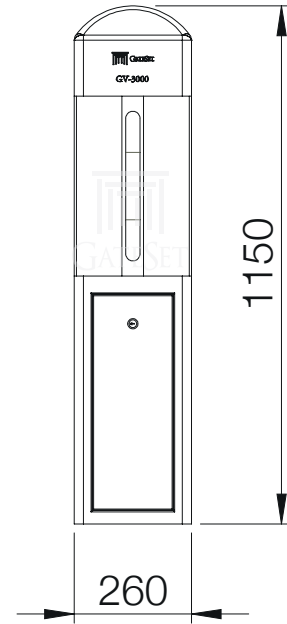

Side View

* Subject to change depending on design or project needs without prior notice

REVISION Technical Drawings v.2.0

ACCESS CONTROL SOLUTIONS
TURNSTILES ■ BARRIERS ■ ID SYSTEMS

P 00902122278020
Kozyatağı Mah. Bayar Cad. No:72/7
Kadıköy 34742 İstanbul/TURKIYE
www.gateset.com.tr