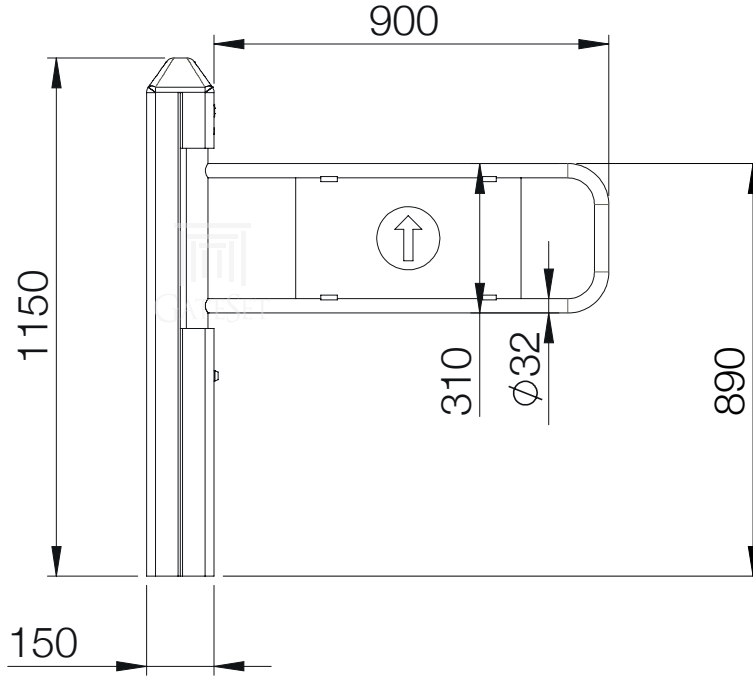

GV-3000 Series Swing Gates*

Front View