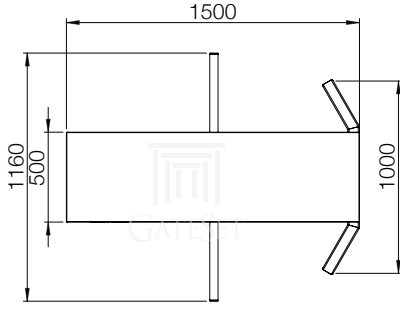

GF-4400 Series Full Height Turnstiles*

Top View