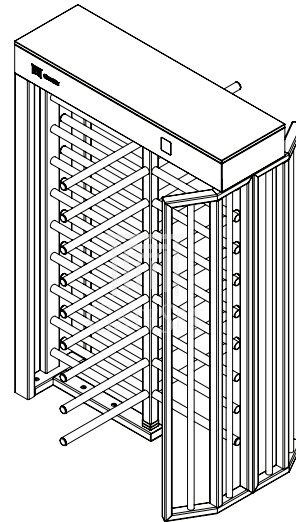

Isometric View

* Subject to change depending on design or project needs without prior notice

REVISION Technical Drawings v.2.0