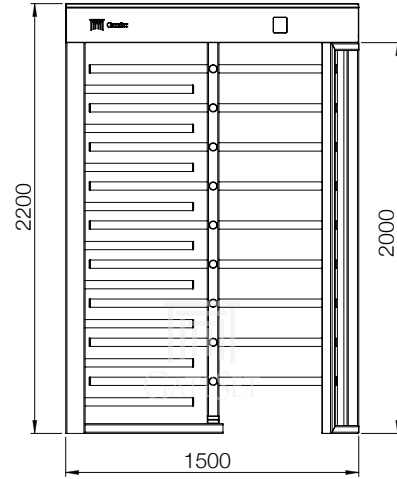

GF-4400 Series Full Height Turnstiles*

Front View

* Subject to change depending on design or project needs without prior notice

REVISION Technical Drawings v.2.0