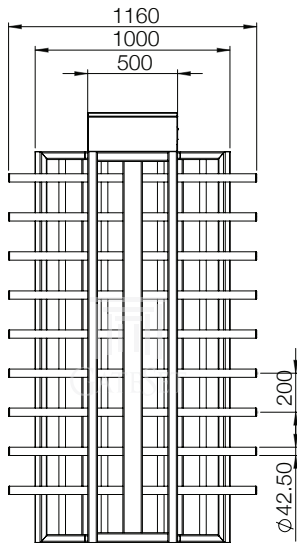

GF-4400 Series Full Height Turnstiles*

Side View

* Subject to change depending on design or project needs without prior notice

REVISION Technical Drawings v.2.0