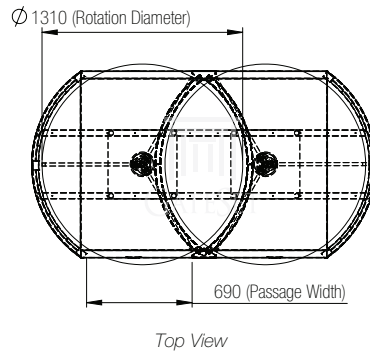

GF-6600 Series Full Height Turnstiles*

* Subject to change depending on design or project needs without prior notice

REVISION Technical Drawings v.2.0

ACCESS CONTROL SOLUTIONS
TURNSTILES ■ BARRIERS ■ ID SYSTEMS

P 00902122278020
Kozyatagi Mah. Bayar Cad. No:72/7
Kadiköy 34742 Istanbul/TURKIYE
www.gateset.com.tr