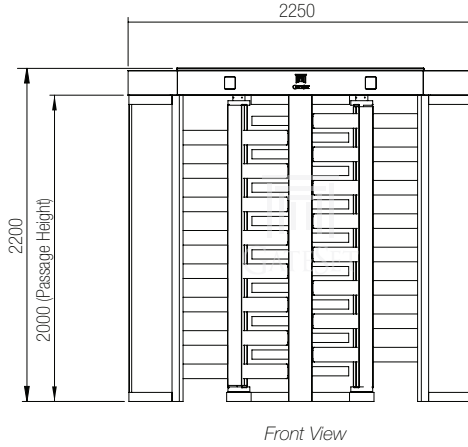

GF-6600 Series Full Height Turnstiles*

* Subject to change depending on design or project needs without prior notice

REVISION Technical Drawings v.2.0

ACCESS CONTROL SOLUTIONS
TURNSTILES ■ BARRIERS ■ ID SYSTEMS

P 00902122278020
Kozyatagi Mah. Bayar Cad. No:72/7
Kadiköy 34742 Istanbul/TURKIYE
www.gateset.com.tr