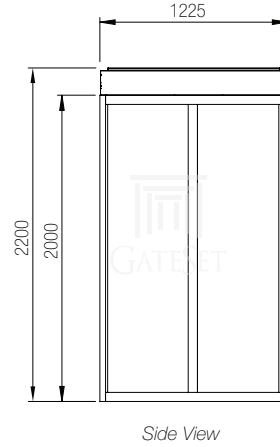

GF-6600 Series Full Height Turnstiles*

* Subject to change depending on design or project needs without prior notice

REVISION Technical Drawings v.2.0

ACCESS CONTROL SOLUTIONS
TURNSTILES ■ BARRIERS ■ ID SYSTEMS

P 00902122278020
Kozyatagi Mah. Bayar Cad. No:72/7
Kadiköy 34742 Istanbul/TURKIYE
www.gateset.com.tr