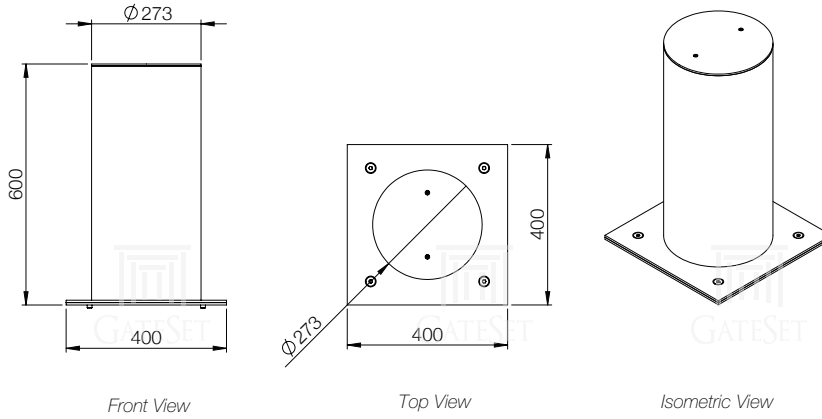

GFB6000 Series Fixed Bollards*

* Subject to change depending on design or project needs without prior notice

REVISION Technical Drawings v.2.0

ACCESS CONTROL SOLUTIONS
TURNSTILES ■ BARRIERS ■ ID SYSTEMS

P 00902122278020
Kozyatağı Mah. Bayar Cad. No:72/7
Kadıköy 34742 İstanbul/TURKIYE
www.gateset.com.tr