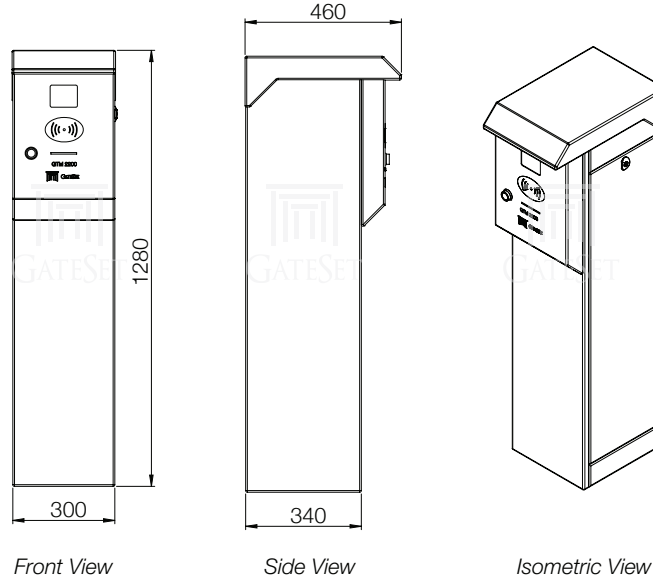

GMS & GTM Series Parking Management System *

* Subject to change depending on design or project needs without prior notice

REVISION Technical Drawings v.2.0

ACCESS CONTROL SOLUTIONS
TURNSTILES ■ BARRIERS ■ ID SYSTEMS

P 00902122278020
Kozyatagi Mah. Bayar Cad. No:72/7
Kadıköy 34742 İstanbul/TURKIYE
www.gateset.com.fr