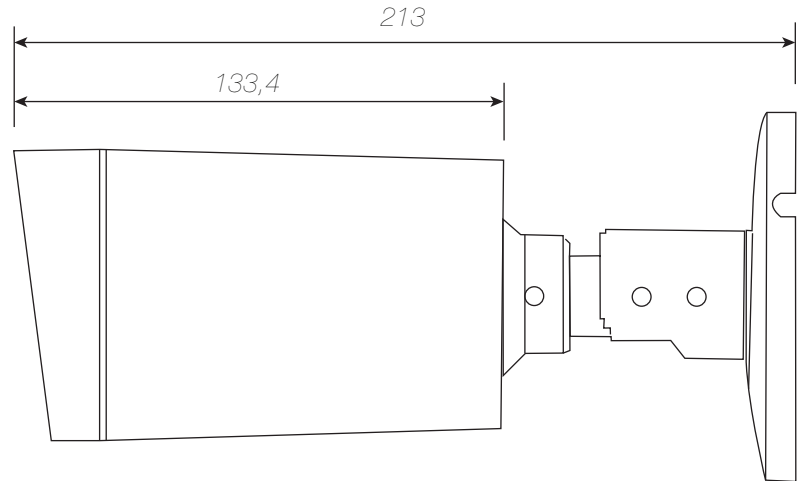

Side View

* Subject to change depending on design or project needs without prior notice

REVISION TechnicalDrawings v.2.0

ACCESS CONTROL SOLUTIONS
TURNSTILES ■ BARRIERS ■ ID SYSTEMS

P 00902122278020
Kozyatagi Mah. Bayar Cad. No:72/7
Kadıköy 34742 İstanbul/TURKIYE
www.gateset.com.tr