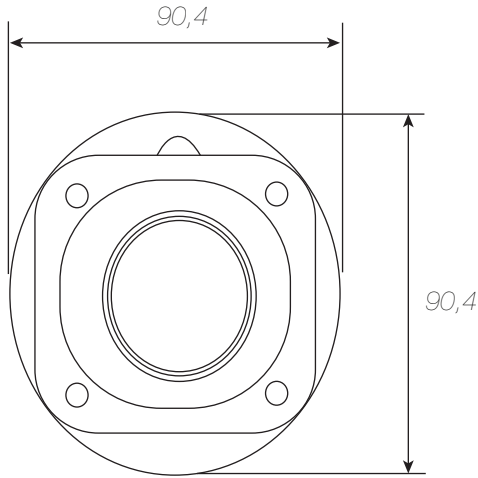

PRS3500 Series Plate Recognition System*

Front View